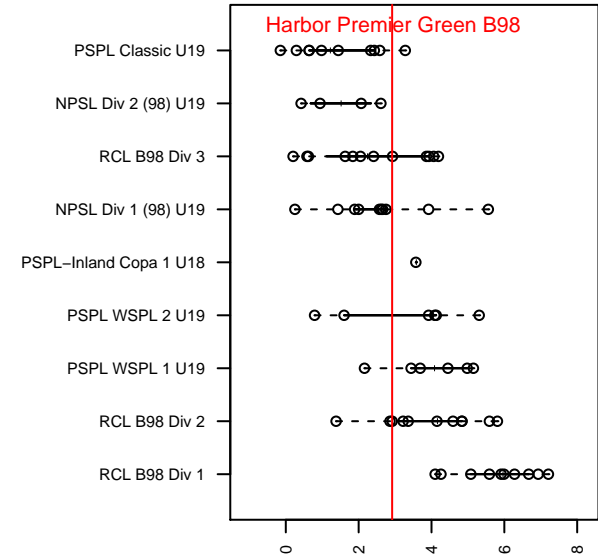

**attack and defense rating
relative to others at age
and all opponents in last 13 months**