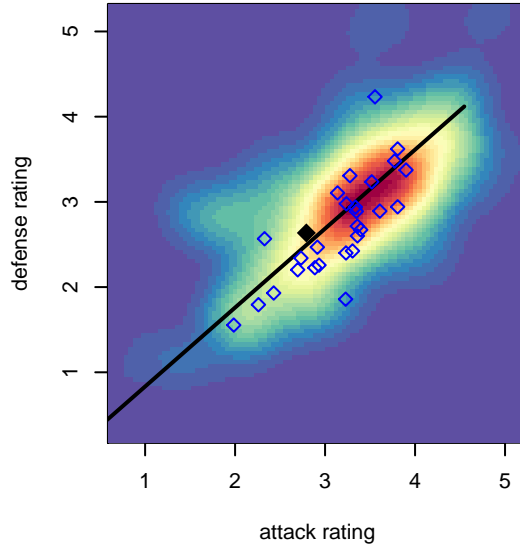

**attack and defense rating
relative to others at age
and all opponents in last 13 months**