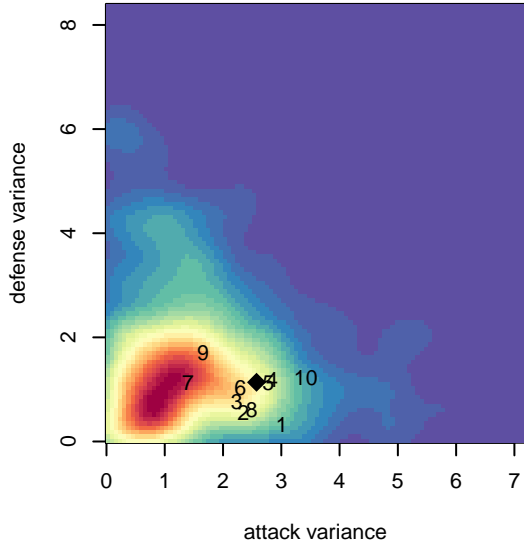

Harbor Premier Green B98

Harbor FC
 Gig Harbor, WA
 B98 total strength=1583
 attack=16.31 defense=13.95
 fall league = RCL B98 Div 2
 notes= Cashmore 2013

alt names used:
 Harbor B98-99 Green
 HARBOR PREMIER GREEN B98/99
 Harbor Premier B98/99 Green A
 Harbor Premier FC B98-99 Green
 Harbor Premier B98/99 Green
 Harbor Premier B98/99 Green A

Venues played:
 2016 RVS Classic BU17-19
 2016 Mt Hood Challenge U17-U19 Premier
 2016 Labor Day Cup BU19
 2016 RCL B98 Div 2
 2016 PacNW Winter Classic Premier U19
 2016 WYS Presidents Cup B98

**attack and defense variance (black dot)
relative to other teams
and top 10 in region**