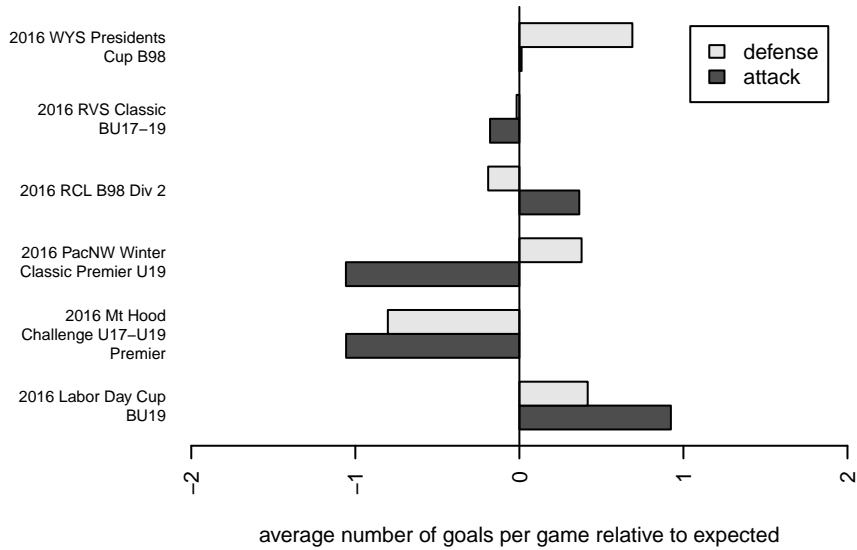

Performance relative to 13 month average