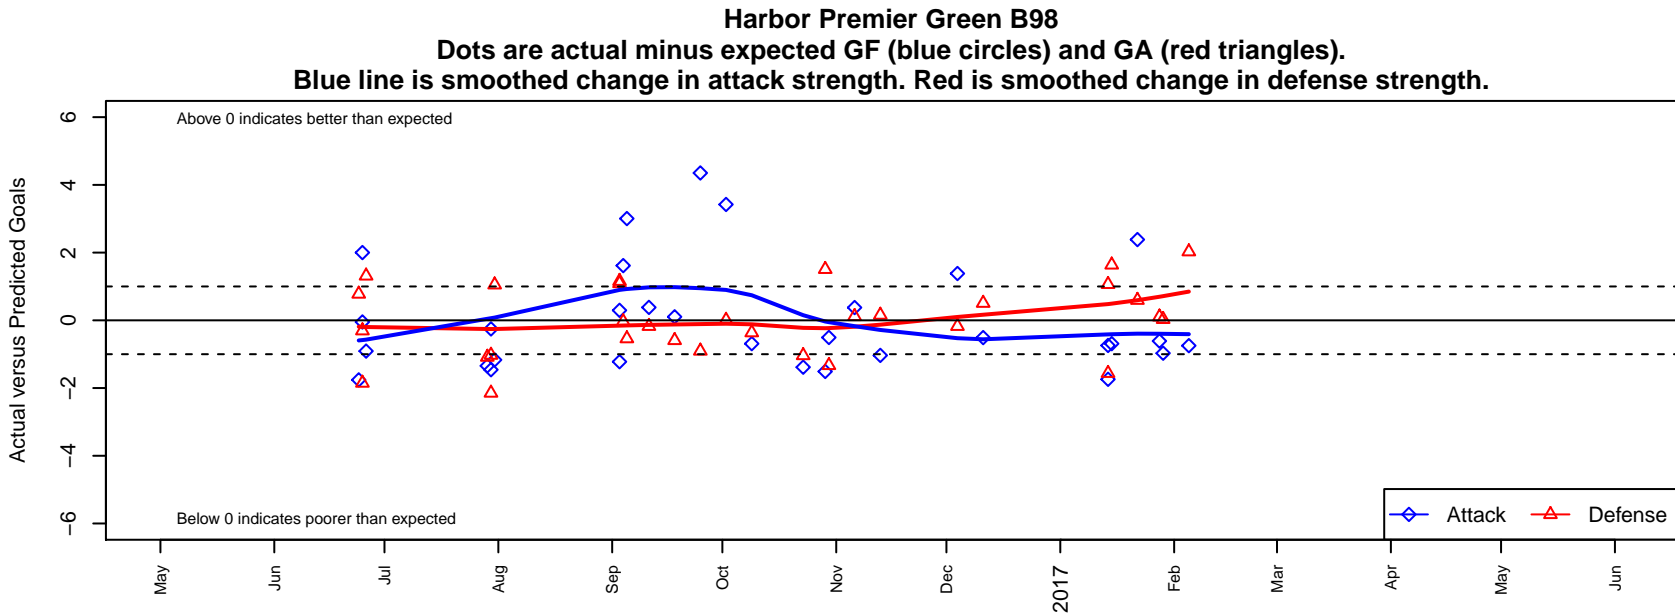

**attack and defense variance (black dot)
relative to other teams
and top 10 in region**

**attack and defense rating
relative to others at age
and all opponents in last 13 months**

Harbor Premier Green B98

Harbor FC
Gig Harbor, WA
B98 total strength=1583
attack=16.31 defense=13.95
fall league = RCL B98 Div 2
notes= Cashmore 2013

alt names used:
Harbor B98-99 Green
HARBOR PREMIER GREEN B98/99
Harbor Premier B98/99 Green A
Harbor Premier FC B98-99 Green
Harbor Premier B98/99 Green
Harbor Premier B98/99 Green A

Venues played:
2016 RVS Classic BU17-19
2016 Mt Hood Challenge U17-U19 Premier
2016 Labor Day Cup BU19
2016 RCL B98 Div 2
2016 PacNW Winter Classic Premier U19
2016 WYS Presidents Cup B98